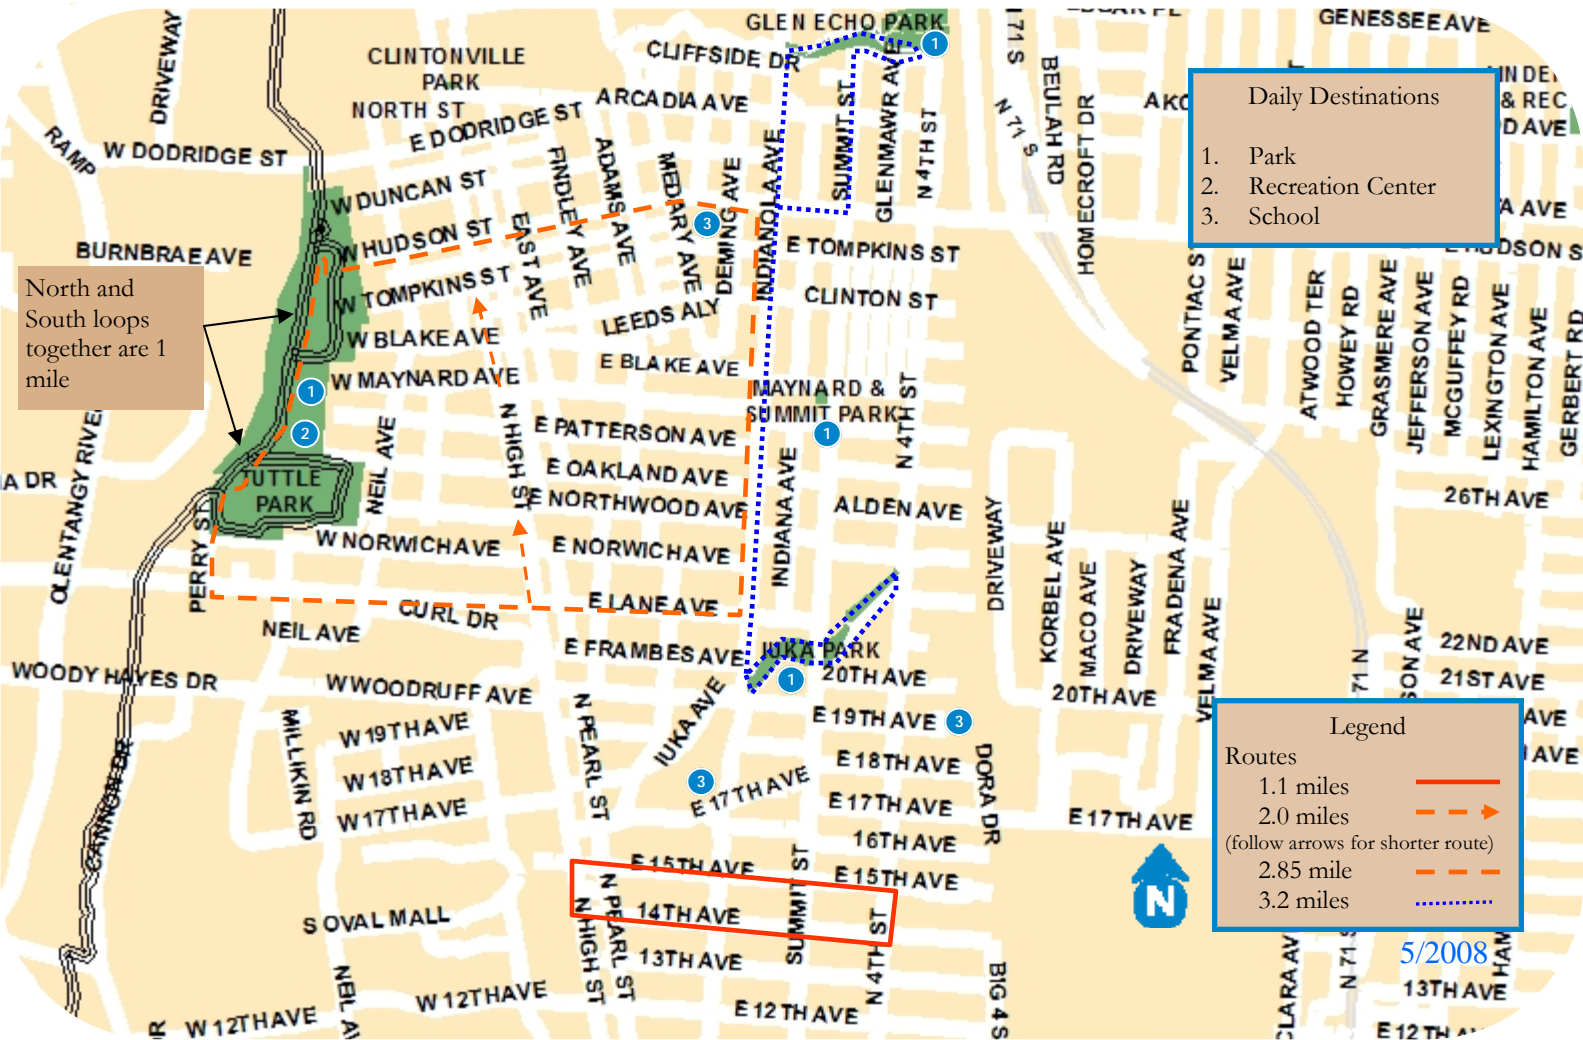

University Area

Healthy Places
walkingmap

Teresa C. Long, MD, MPH
Health Commissioner
240 Parsons Ave, Columbus, OH 43215
www.publichealth.columbus.gov

City of Columbus
Mayor Michael B. Coleman

5/2008